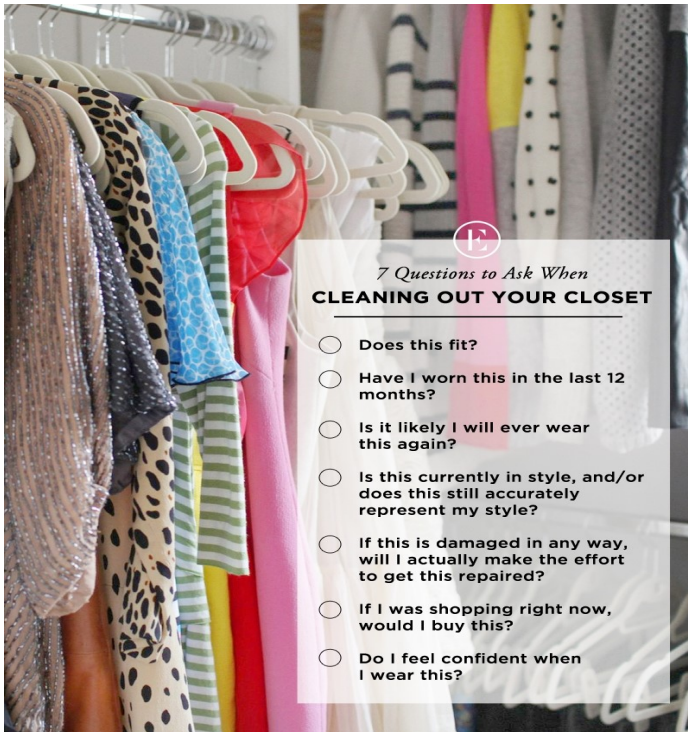

Coming to A.P.R.S.,

The Bay State Textiles Recycling/Reuse Rebate Program

Acceptable Items for Recycling

All of the following can be donated in any condition as long as it's clean and dry:

Bay State Textiles pays a rebate based on the weight of donations.